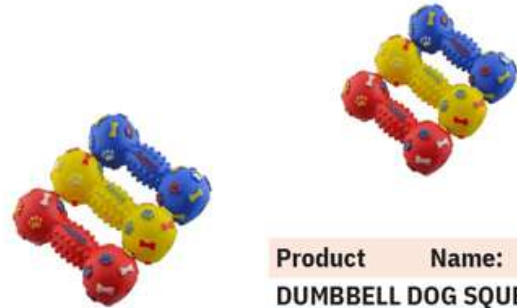

Note: All Customizations are available.

**Product Name: SQUEAKY FACE BALL toys**  
**Product Code: ST5053**

**Product Name: SHOE SHAPE DOG TOY**  
**Set Product Code:ST5054**

**Product Name: DOG CHEW TOY**  
**Product Code: ST5055**