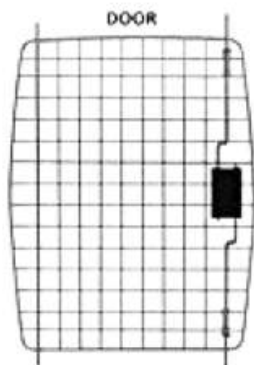

TRAVEL

NEW

TRAVEL CAGE 28 INCH (70 CM)

These cages are specifically designed dog crates or cages that are used for transporting dogs in cars, planes, or other forms of transport. These cages are typically made from lightweight materials such as plastic, and are designed to be easily portable and stackable for easy storage.

When traveling with a dog, it is important to ensure that the dog travel cage is appropriately sized for the dog, and that the dog has enough room to stand up, turn around, and lie down comfortably. The cage

should also be well-ventilated to ensure that the dog has access to fresh air. Some dog travel cages come with added features like water and food bowls, padding, and adjustable vents to make travel more comfortable for the dog.

SIZE

L:-23 INCH

W:-15.9 INCH

H:-18 INCH

WEIGHT :-4 KG 620 GM

item code :-SC4017

quality

poweder coated

wired quality

NEW

TRAVEL