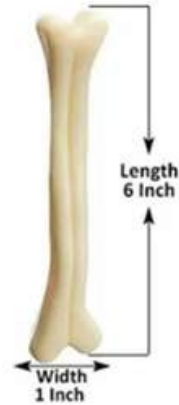

Product Name: Chew Nylon Hard Chew Bone Toys for Puppy Toys, Aggressive Chewers Teething Toys

Code: ST5037 small
Code: ST5038 medium
Code: ST5039 large