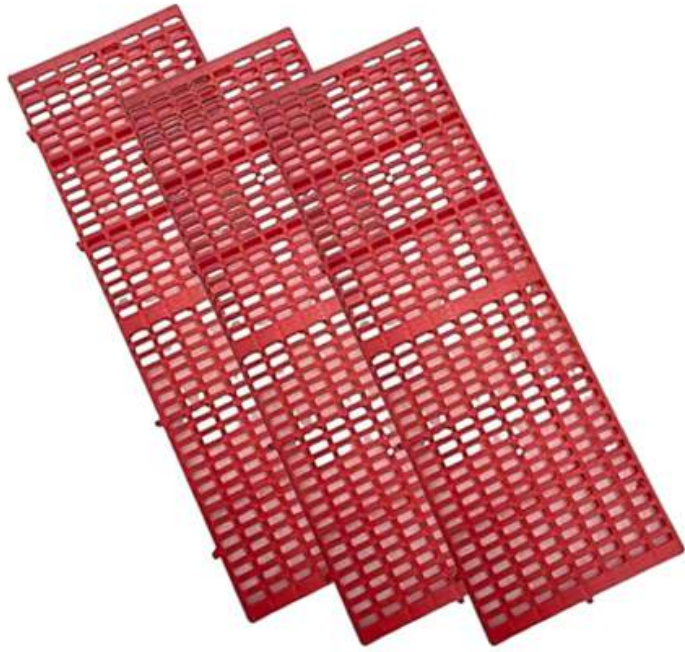

item code :- SC4034(3 FT)

SIZE

L=3ft

B=1 ft

item code :-SC4033

quality

powder coated

wired quality