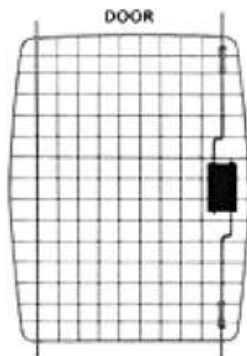

NEW

TRAVEL

DOG TRAVEL CAGE 32 INCH (80 CM)

When choosing a travel cage for your dog, it's important to consider the size and weight of your pet, as well as the length of the trip. A comfortable and appropriately sized travel cage will ensure your dog stays safe and secure during travel.

It's also important to consider any regulations or restrictions for pet travel, as different airlines and modes of transportation may have specific requirements for pet carriers. Make sure to check with your airline or transportation provider before selecting a travel cage for your dog.

SIZE

H:-22 INCH

W:-17 INCH

L:-29 INCH

WEIGHT :-8 KG 980GM

item code :-SC4018

quality

poweder coated

wired quality

TRAVEL