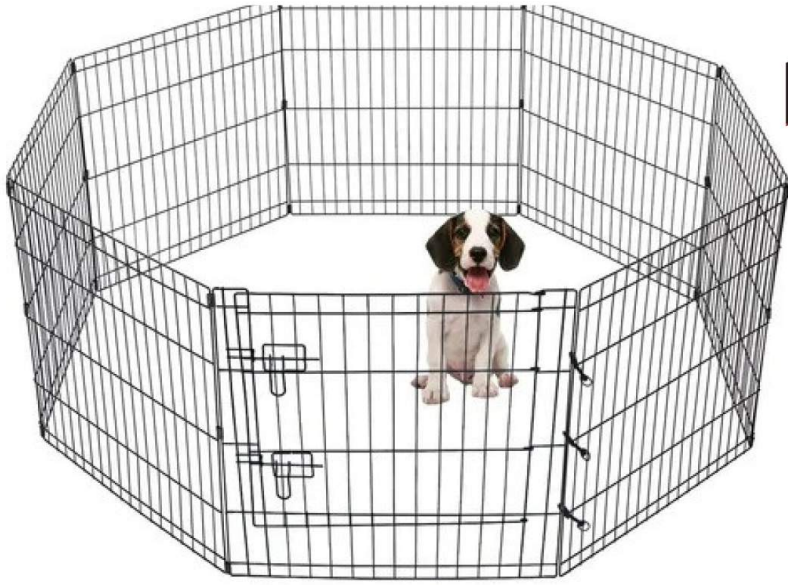

## DOG PLAYPEN (4.\*4)

dog play pen" is a designated area or enclosure where dogs can play safely and securely. These are typically used to keep dog contained in a specific area, away from hazards or other parts of the home that may not be dog-friendly. Play pens for dogs come in various sizes and designs, from small and portable to large permanent enclosures that can be set up outdoors. They are a great way to provide dogs with exercise, playtime, and stimulation, while also keeping them safe and contained.