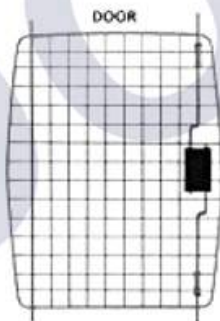

TRAVEL

NEW

DOG TRAVEL CAGE 24 INCH (60CM)

Plastic travel cages are a popular option because they are lightweight and durable. They typically feature a hard plastic shell with a metal wire door, and may have ventilation holes to allow for airflow. Plastic travel cages are easy to clean and often come with a handle for easy transport.

Fabric travel cages, also known as soft-sided carriers, are a lightweight and convenient option for travel. They are typically made of durable fabric and feature mesh windows for ventilation. Fabric travel cages are collapsible and easy to store, and often come with a shoulder strap for easy carrying.

SIZE

H:-16 INCH

W:-11.9 INCH

L:-21.5 CM

WEIGHT:-2 KG 920 GM

item code :-SC4016

quality

poweder coated

wired quality

NEW

TRAVEL