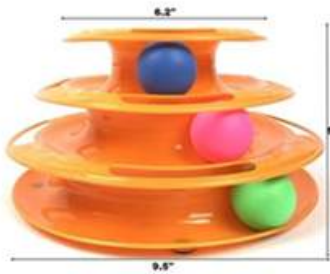

Product Name: TOWER OF TRACK CAT TOY
Product Code: ST5045