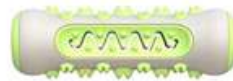

Description: We believe dogs are family and they deserve best that is why our mission is to provide the gear for our furry friends. Adjustable, Versatile, handheld and waist-worn, that is what our Leash represents.

Note: All Customizations are available.