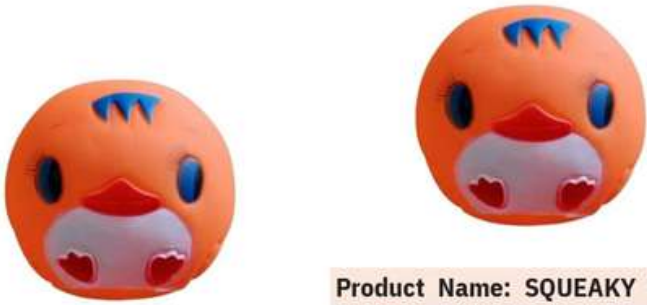

Product Name: SQUEAKY FACE BALL toys
Product Code: ST5053