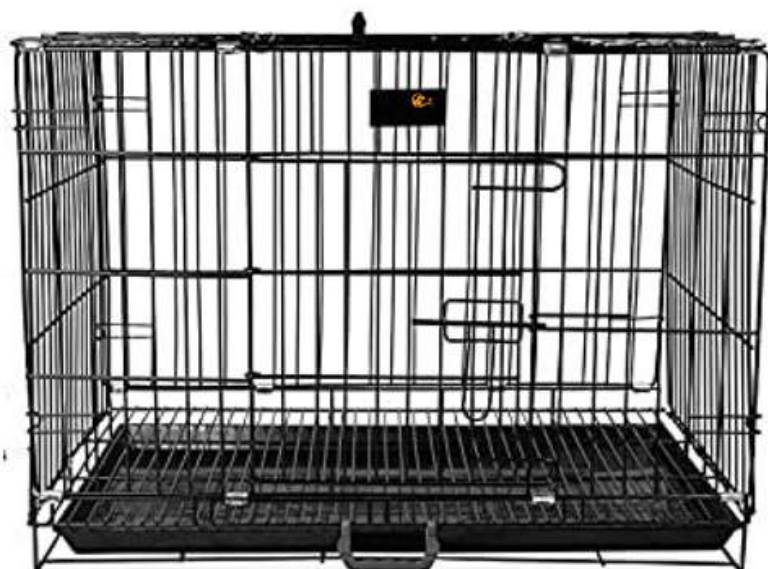

DOG STEEL CAGE 30 INCH(2.5 FT)

NEW

In conclusion, a dog cage made of metal is a durable and secure option for pet owners who want to keep their dogs contained and safe. They are available in various sizes and designs, and can be used for crate training, traveling, or just keeping your pet secure while you are away from home. Additionally, metal cages are easy to clean and maintain, making them a practical choice for pet owners.

SIZE

L=30INCH

B=19 INCH

H=23 INCH

item code :-SC4011

WEIGHT:-7 KG 900GM

quality

powder coated

wired quality