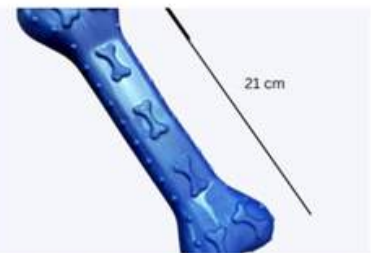

Product Name: scoobee dog hard bone dog toy large
Product Code; ST5043 small
Product Code; ST5044 large

Description: The Exclusive collars for medium and large size breed dogs. It is washable and can be kept clean. The comfortable and more stronger for large adult dog.

Note: All Customizations are available.