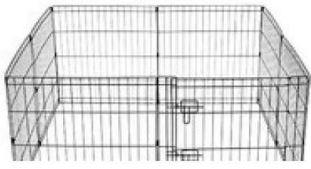

**SIZE**  
L=4FT  
H=30 inch  
item code :-SC4024

quality

powder coated

wired quality

Fixed Button

Safety Door

Metal Buckle

Foldable Design