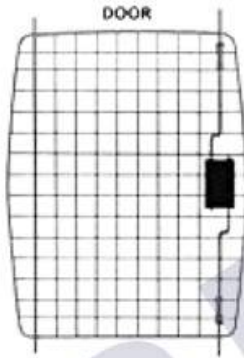

DOOR

TRAVEL