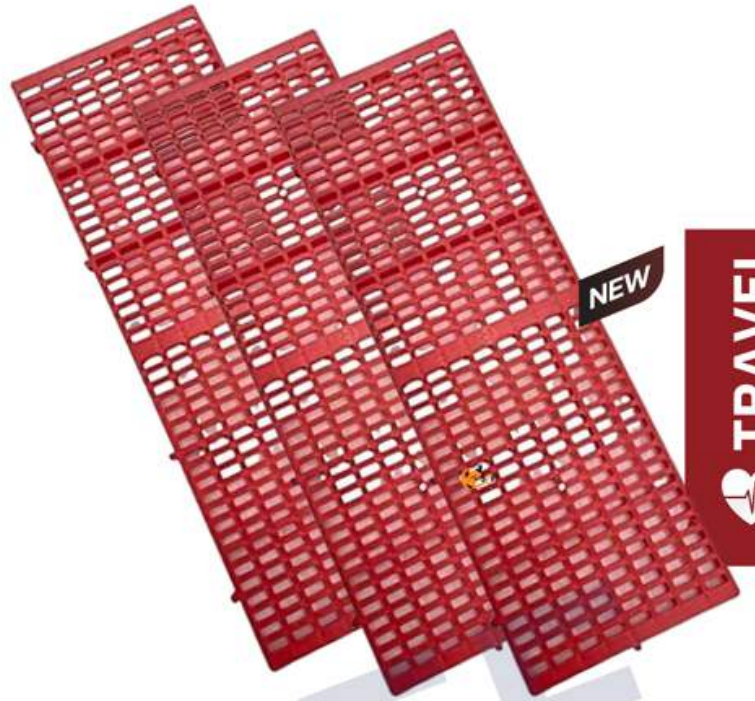

NEW

DOG CAGE MAT (RED)

A dog cage mat, also known as a crate mat, is a type of bedding that is designed to fit inside a dog cage or crate. It provides a soft and comfortable surface for the dog to rest on, while also helping to protect the bottom of the crate from scratches and other damage. Dog cage mats are typically made of a soft and durable material such as foam, fleece, or synthetic fibers, and come in a variety of sizes and colors to suit different types of crates and dogs. They are easy to clean and maintain, and are a great way to provide dogs with a cozy and comfortable place to rest and sleep. Some dog cage mats also come with additional features such as waterproofing, non-slip surfaces, and antimicrobial properties to help keep the crate clean and hygienic.

item code :- SC4034(3 FT)

SIZE

L=3ft

B=1 ft