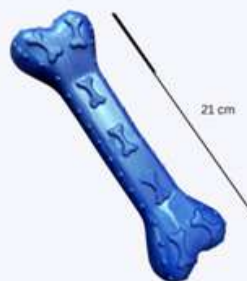

Product Name: scoobee dog hard bone dog toy large
Product Code; ST5043 small
Product Code; ST5044 large

Description: The Exclusive collars for medium and large size breed dogs. It is washable and can be kept clean. The comfortable and more stronger for large adult dog.

Note: All Customizations are available.