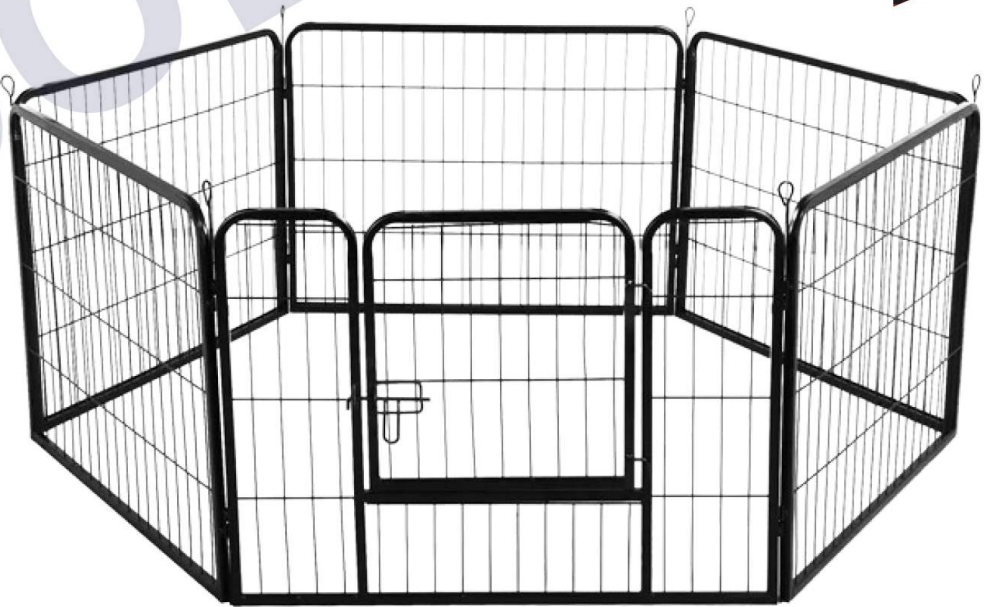

NEW

DOG PLAYPEN (4.*4)

dog play pen" is a designated area or enclosure where dogs can play safely and securely. These are typically used to keep dog contained in a specific area, away from hazards or other parts of the home that may not be dog-friendly. Play pens for dogs come in various sizes and designs, from small and portable to large permanent enclosures that can be set up outdoors. They are a great way to provide dogs with exercise, playtime, and stimulation, while also keeping them safe and contained.

SIZE
L=4FT
H=30 inch
item code :-SC4024

quality

powder coated

wired quality

Fixed Button

Safety Door

Metal Buckle

Foldable Design

TRAVEL

TRAVEL

NEW

SCOOBEE