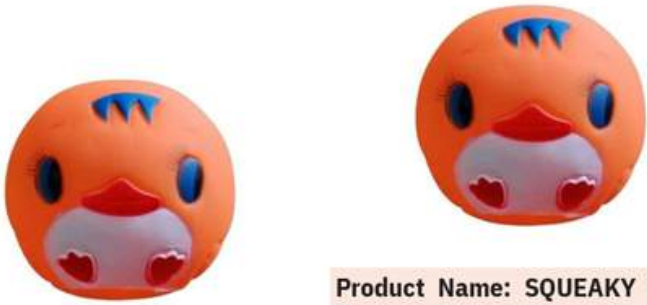

Product Name: SQUEAKY FACE BALL toys
Product Code: ST5053