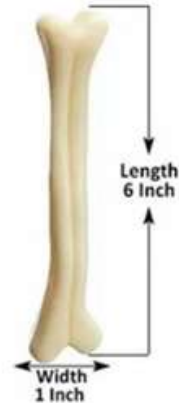

Code: ST5037 small
Code: ST5038 medium
Code: ST5039 large