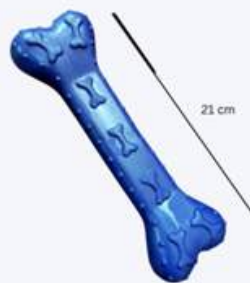

Product Name: scoobee dog hard bone dog toy large
Product Code; ST5043 small
Product Code; ST5044 large

Description: The Exclusive collars for medium and large size breed dogs. It is washable and can be kept clean. The comfortable and more stronger for large adult dog.

Note: All Customizations are available.