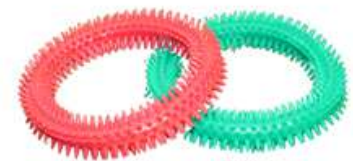

Product Name: scoobee kanta ring toy for Pet Play Rubber Chew Spike Ring Toy Dog Teeth Cleaning.
Product Code: ST5035

Description: The Exclusive collars for medium and large size breed dogs. It is washable and can be kept clean. The comfortable and more stronger for large adult dog.

Note: All Customizations are available.