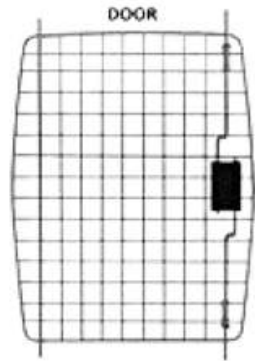

SIZE

H-:25.5 INCH

W-:17.4 INCH

L-:33 INCH

WEIGHT -:9kg 460GM

item code :-SC4019

quality

powder coated

wired quality

TRAVEL