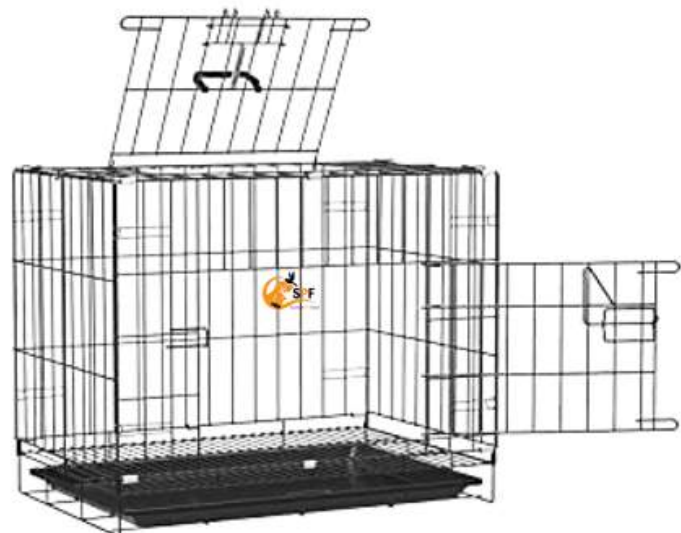

 **SIZE**  
L=36INCH  
B=24 INCH  
H=28 INCH  
item code :-SC4012  
WEIGHT:-11 KG 200GM

 SLEEP

SLEEP 

**NEW**

quality

poweder coated

wired quality

**NEW**