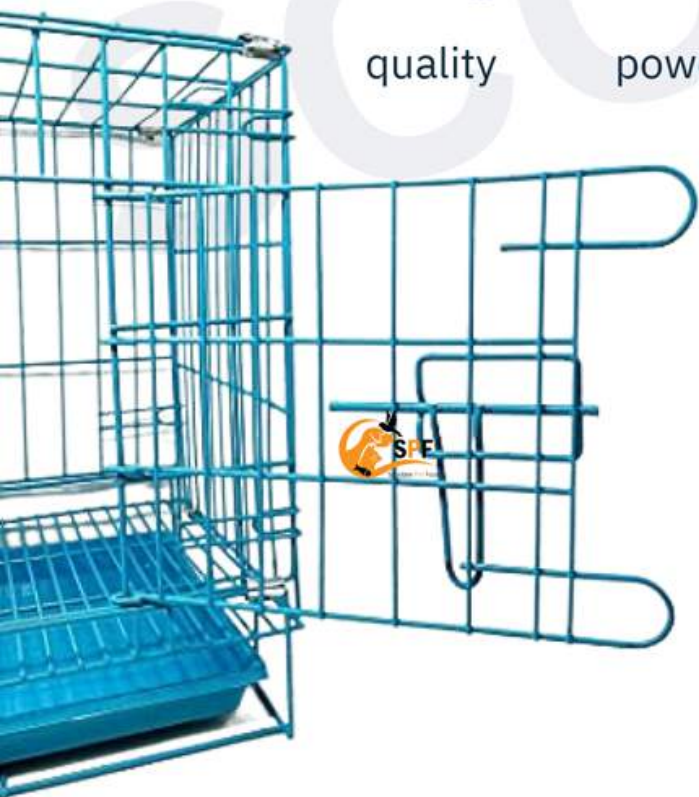

**SIZE**  
L=18 INCH  
B=12 INCH  
H=15 INCH

**item code :-SC4001**  
**WEIGHT:-2KG 900GM**

**3 REST**

**3 REST**

quality

poweder coated

wired quality

**NEW** **DOG METAL CAGE 24 INCH (2 FT)**