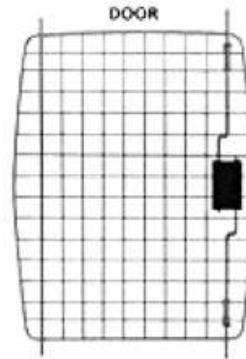

DOG TRAVEL CAGE 48 INCH (120 CM)

Dog travel cages are specifically designed dog crates or cages that are used for transporting dogs in cars, planes, or other forms of transportation. These cages are typically made from lightweight materials such as plastic, and are designed to be easily portable and collapsible for easy storage.

When traveling with a dog, it is important to ensure that the dog travel cage is appropriately sized for the dog, and that the dog has enough room to stand up, turn around, and lie down comfortably. The cage should also be well-ventilated to ensure that the dog has access to fresh air. Some dog travel cages come with added features like water and food bowls, padding, and adjustable vents to make travel more comfortable for the dog.

SIZE

H:-44 INCH

W:-25 INCH

L:-34 .8 INCH

WEIGHT :-19kg 600 gm

item code :-SC4021

quality

powder coated

wired quality

SCOOBEE