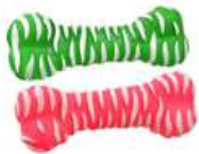

**Product Name: TRIXIE DUMBBELL DOG SQUEAKER TOY**  
**Product Code:ST5056**

**Product Name: SCOOBEE Squeaky Bones Dog Toy Chew Teething FOR DOG**  
**Product Code;ST5057**

Description: The Collar and Leash set is made from cotton fabric to give comfort to the dog. Both color and leash comes with matching color.