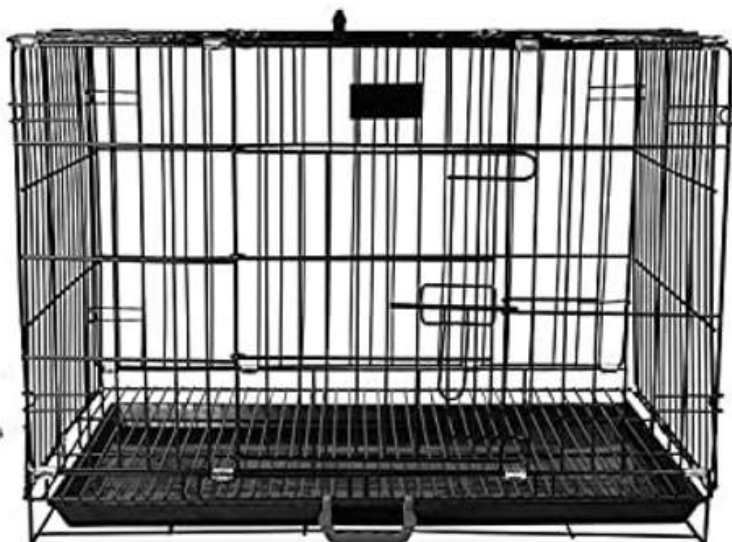

 **SIZE**  
L=36INCH  
B=24 INCH  
H=28 INCH  
item code :-SC4012  
WEIGHT:-11 KG 200GM

 SLEEP

SLEEP 

**NEW**

quality

poweder coated

wired quality

**NEW**