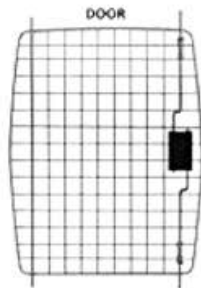

SIZE

L:-20 INCH

W:-10.7 INCH

H:-13.5 CM

WEIGHT:-2 KG 380 GM

item code :-SC4015

quality

poweder coated

wired quality